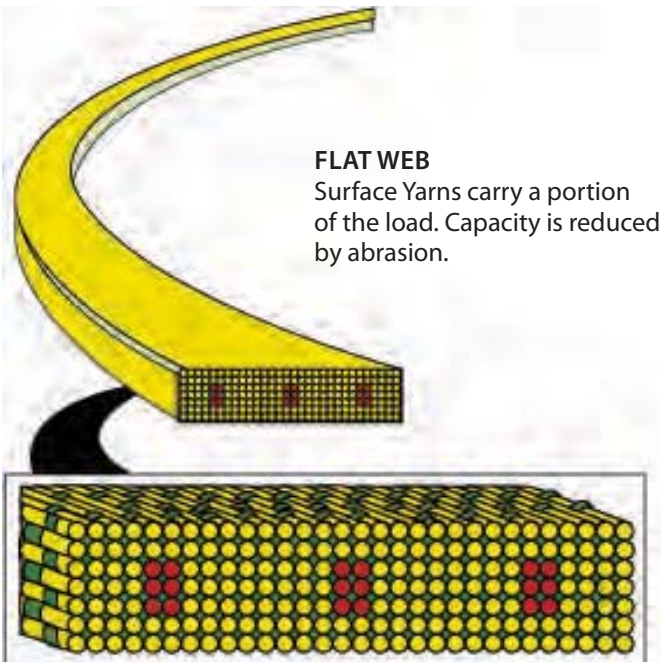

Liftex® RoundUp™ RoundSlings offer the user the ultimate in lifting security and rigging ease. RoundUp™ RoundSlings are constructed from a continuous loop of 100% polyester fiber.

Each RoundUp™ RoundSling is covered with a double polyester woven jacket to protect the load-bearing fibers from damage. Because the load-bearing fibers never come in contact with the load, they are protected from cuts, abrasions and ultraviolet degradation.

BRIDLE/MULTI-LEG

Special purpose slings with multiple combinations.

BRAIDED ROUNDSLINGS

Braided roundslings provide greater security in handling high-capacity loads.

ROUNDUP™ ROUNDSLING OR FLAT SLING?

ADVANTAGES

- Reduce cost with less total rigging weight
- Easy handling and storage
- Reduce risk of back and hand injuries
- Cover abrasion will not reduce capacity
- Provides a strong grip on loads
- Provides a tighter choke with an easier release
- Capacities are color coded

Distributed By:

FLAT WEB
Surface Yarns carry a portion of the load. Capacity is reduced by abrasion.

ROUNDUP™ ROUNDSLINGS:
Double Jacket construction protects load-bearing core. Core Yarns Carry 100% of Load. There is no reduction in capacity from surface abrasion.