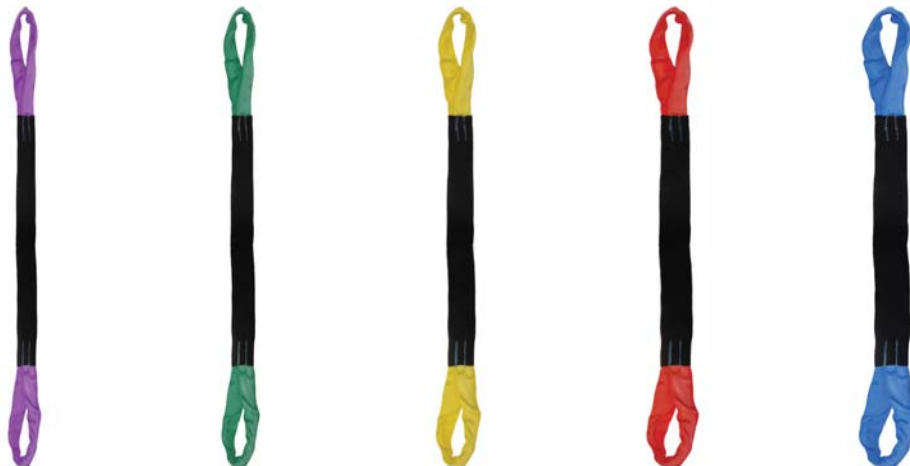

Eye & Eye RoundUp™ RoundSlings

Liftex® Eye & Eye RoundUp™ RoundSlings are ideal where abrasion to the sling body is a problem. A tough, abrasion resistant sleeve is sewn to the body forming a loop at each end. They may be used in a vertical, choker or basket hitch.

WARNING

SLING FAILURE CAN CAUSE
DEATH OR INJURY

SLING FAILURE RESULTS FROM
MISUSE, DAMAGE, AND
EXCESSIVE WEAR

ADHERE TO INDUSTRY
STANDARDS & REGULATIONS

EYE AND EYE ROUNDSLING CAPACITY CHART

	Part Number	Vertical	Choker	Basket	Minimum Length	Body Width	Approx. WT / FT
PURPLE	EER1	2600	2100	5200	3'	2.25"	0.4 LB
GREEN	EER2	5300	4200	10600	3'	2.50"	0.5 LB
YELLOW	EER3	8400	6700	16800	4'	2.50"	0.6 LB
TAN	EER4	10600	8500	21200	4'	3.50"	0.7 LB
RED	EER5	13200	10600	26400	5'	3.50"	1.0 LB
WHITE	EER6	16800	13400	33600	7'	3.50"	1.1 LB
BLUE	EER7	21200	17000	42400	7'	4.25"	1.6 LB
ORANGE	EER8	25000	20000	50000	7'	5"	1.8 LB
ORANGE	EER9	31000	24800	62000	7'	6"	2.2 LB
ORANGE	EER10	40000	32000	80000	7'	6.5"	2.8 LB
ORANGE	EER11	53000	42400	106000	8	7"	3.6 LB
ORANGE	EER12	66000	52800	132000	10	8"	4.5 LB
ORANGE	EER13	90000	72000	180000	10	9"	6.1 LB

* LARGER SIZES AVAILABLE

HOW TO ORDER: PART NUMBER X LENGTH (LENGTH IS MEASURED BEARING POINT TO BEARING POINT)

Bridle/Multi-Leg RoundUp™ RoundSlings

HOW TO ORDER INSTRUCTIONS

Sample Part Number for a Double Leg, Oblong Link, Sling Hook, and an Endless sling with a maximum capacity of 4500 lbs at a 60° and 4' legs:

- Sling configuration: DOS Leg Type Code: ENR1 Sling Length bearing point to bearing point.
- Final Part number: DOS-ENR1x04'

SINGLE LEG ROUNDUP BRIDLE SLINGS

Endless Legs Code	Eye & Eye Legs Code	Leg Color	Vertical Capacity in lbs.	Minimum Leg Length B to B
ENR1	EER1	PURPLE	2080	4'
ENR2	EER2	GREEN	4240	4'
ENR3	EER3	YELLOW	6720	4'
ENR4	EER4	TAN	8480	4'
ENR5	EER5	RED	10560	4'
ENR6	EER6	WHITE	13440	8'
ENR7	EER7	BLUE	16960	8'