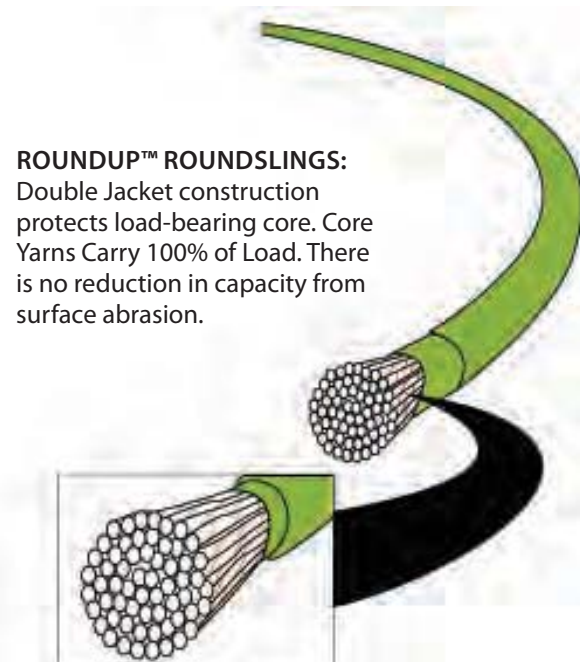

Liftex® RoundUp™ RoundSlings offer the user the ultimate in lifting security and rigging ease. RoundUp™ RoundSlings are constructed from a continuous loop of 100% polyester fiber.

Each RoundUp™ RoundSling is covered with a double polyester woven jacket to protect the load-bearing fibers from damage. Because the load-bearing fibers never come in contact with the load, they are protected from cuts, abrasions and ultraviolet degradation.

Each sling has a tough, resilient tag for quick and easy identification.

ENDLESS

A versatile sling for general use with unlimited rigging methods.

EYE & EYE

A versatile sling for general use with choker, basket, or vertical hitches.

BRIDLE/MULTI-LEG

Special purpose slings with multiple combinations.

BRAIDED ROUNDSLINGS

Braided roundslings provide greater security in handling high-capacity loads.

ROUNDUP™ ROUNDSLING OR FLAT SLING?

ADVANTAGES

Distributed By:

FLAT WEB
Surface Yarns carry a portion of the load. Capacity is reduced by abrasion.

ROUNDUP™ ROUNDSLINGS:
Double Jacket construction protects load-bearing core. Core Yarns Carry 100% of Load. There is no reduction in capacity from surface abrasion.